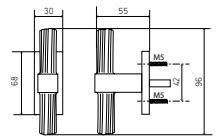

FAGOT

Window handles

BROWN BRONZE