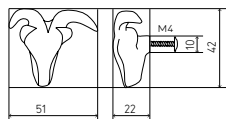

BRONZE GOLD

34,93€
40,74€

BRONZE NICKEL

31,59€
36,84€

BÉLIER
Knobs

BROWN BRONZE

COROLLA 46	by 20	12,39€
COROLLA 46	by 1	14,15€
COROLLA 33	by 20	10,45€
COROLLA 33	by 1	11,93€
COROLLA 20	by 20	8,82€
COROLLA 20	by 1	10,09€