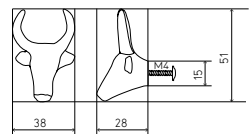

FRAGILE 23	by 20	22,07	€	41,74	€	38,38	€
FRAGILE 23	by 1	25,22	€	48,69	€	44,76	€
FRAGILE 15	by 20	11,32	€	27,09	€	22,87	€
FRAGILE 15	by 1	12,91	€	31,61	€	26,68	€

FRAGILE 23

Knobs

FRAGILE 15

Knobs

FAGOT 27	by 20	19,28	€	39,28	€	35,93	€
FAGOT 27	by 1	22,02	€	45,85	€	41,92	€
FAGOT 19	by 20	11,09	€	26,90	€	22,67	€
FAGOT 19	by 1	12,68	€	31,41	€	26,48	€

FAGOT 27

Knobs

FAGOT 19

Knobs

FOSSILE 32	by 20	15,50	€	35,99	€	32,64	€
FOSSILE 32	by 1	17,72	€	41,99	€	38,09	€
FOSSILE 24	by 20	10,34	€	26,26	€	22,03	€
FOSSILE 24	by 1	11,81	€	30,21	€	25,71	€

FOSSILE 32

Knobs

FOSSILE 24

Knobs

BULL	by 20	15,56	€	36,06	€	32,72	€
BULL	by 1	17,79	€	42,06	€	38,16	€

BULL

Knobs