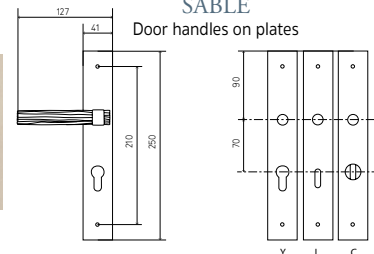

LIANE

Door handles on plates

LIANE DOOR HANDLES ON ROSE

(a pair)	124,68€	213,59€	195,61€

LIANE DOOR HANDLES ON PLATE - KEY HOLE (L)

(a pair)	183,40€	319,44€	298,55€

LIANE DOOR HANDLES ON PLATE - EURO PROFILE (Y)

(a pair)	183,40€	319,44€	298,55€

LIANE DOOR HANDLES ON PLATE - BATHROOM T/R (C)

(a pair)	206,49€	359,20€	334,08€

LIANE KEY HOLE ROSES (L)

(a pair)	21,15€	41,08€	36,41€

LIANE EURO PROFILE ROSES (Y)

(a pair)	21,15€	41,08€	36,41€

LIANE BATHROOM T/R ROSES (C)

(a pair)	46,44€	85,66€	74,16€

LIANE WINDOW HANDLES

	57,77€	100,97€	92,61€

LIANE

Door handles on roses

LIANE

Roses

LIANE

Window handles

SABLE

Door handles on plates

SABLE DOOR HANDLES ON ROSE

(a pair)	135,90€	225,07€	207,08€

SABLE DOOR HANDLES ON PLATE - KEY HOLE (L)

(a pair)	194,66€	330,92€	310,02€

SABLE DOOR HANDLES ON PLATE - EURO PROFILE (Y)

(a pair)	194,66€	330,92€	310,02€

SABLE DOOR HANDLES ON PLATE - BATHROOM T/R (C)

(a pair)	217,76€	370,67€	345,56€

SABLE KEY HOLE ROSES (L)

(a pair)	25,04€	45,05€	40,39€

SABLE EURO PROFILE ROSES (Y)

(a pair)	25,04€	45,05€	40,39€

SABLE BATHROOM T/R ROSES (C)

(a pair)	50,87€	90,17€	78,67€

SABLE WINDOW HANDLES

	64,15€	107,45€	99,10€

SABLE

Door handles on roses

SABLE

Roses

SABLE

Window handles