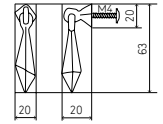

BROWN BRONZE

PLEATS 35	by 20	14,64€
PLEATS 35	by 1	16,74€
PLEATS 29	by 20	12,05€
PLEATS 29	by 1	13,77€