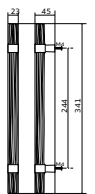

FAGOT 341

Pulls