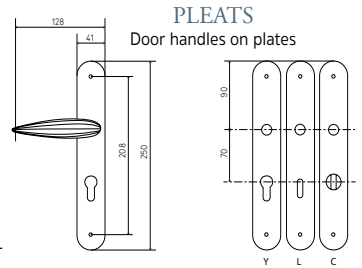

FRAGILE DOOR HANDLES ON ROSE
(a pair)

134,25€

223,35€

205,39€

FRAGILE DOOR HANDLES ON PLATE - KEY HOLE (L)
(a pair)

193,00€

329,23€

308,33€

FRAGILE DOOR HANDLES ON PLATE - EURO PROFILE (Y)
(a pair)

193,00€

329,23€

308,33€

FRAGILE DOOR HANDLES ON PLATE - BATHROOM T/R (C)
(a pair)

216,07€

368,98€

343,85€

FRAGILE KEY HOLE ROSES (L)
(a pair)

21,15€

41,08€

36,41€

FRAGILE EURO PROFILE ROSES (Y)
(a pair)

21,15€

41,08€

36,41€

FRAGILE BATHROOM T/R ROSES (C)
(a pair)

46,44€

85,66€

74,16€

FRAGILE WINDOW HANDLES
(a pair)

62,10€

105,40€

97,02€

FRAGILE
Door handles on roses

FRAGILE
Roses

FRAGILE
Window handles

PLEATS DOOR HANDLES ON ROSE
(a pair)

125,58€

214,53€

196,56€

PLEATS DOOR HANDLES ON PLATE - KEY HOLE (L)
(a pair)

184,34€

320,40€

299,48€

PLEATS DOOR HANDLES ON PLATE - EURO PROFILE (Y)
(a pair)

184,34€

320,40€

299,48€

PLEATS DOOR HANDLES ON PLATE - BATHROOM T/R (C)
(a pair)

207,42€

360,15€

335,01€

PLEATS KEY HOLE ROSES (L)
(a pair)

21,15€

41,08€

36,41€

PLEATS EURO PROFILE ROSES (Y)
(a pair)

21,15€

41,08€

36,41€

PLEATS BATHROOM T/R ROSES (C)
(a pair)

46,44€

85,66€

74,16€

PLEATS WINDOW HANDLES
(a pair)

58,03€

101,26€

92,90€

PLEATS
Door handles on roses

PLEATS
Roses

PLEATS
Window handles