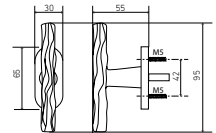

LIANE

Window handles

BROWN BRONZE