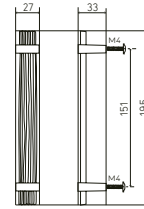

SABLE 195

Pulls