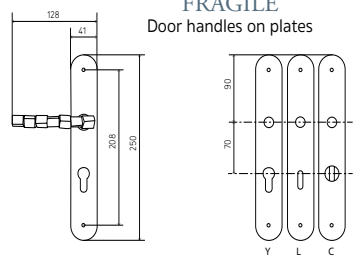

FRAGILE DOOR HANDLES ON ROSE
(a pair)

134,25€

223,35€

205,39€

FRAGILE DOOR HANDLES ON PLATE - KEY HOLE (L)
(a pair)

193,00€

329,23€

308,33€

FRAGILE DOOR HANDLES ON PLATE - EURO PROFILE (Y)
(a pair)

193,00€

329,23€

308,33€

FRAGILE DOOR HANDLES ON PLATE - BATHROOM T/R (C)
(a pair)

216,07€

368,98€

343,85€

FRAGILE KEY HOLE ROSES (L)
(a pair)

21,15€

41,08€

36,41€

FRAGILE EURO PROFILE ROSES (Y)
(a pair)

21,15€

41,08€

36,41€

FRAGILE BATHROOM T/R ROSES (C)
(a pair)

46,44€

85,66€

74,16€

FRAGILE WINDOW HANDLES
(a pair)

62,10€

105,40€

97,02€

FRAGILE
Door handles on roses

FRAGILE
Roses

FRAGILE
Window handles

PLEATS DOOR HANDLES ON ROSE
(a pair)

125,58€

214,53€

196,56€

PLEATS DOOR HANDLES ON PLATE - KEY HOLE (L)
(a pair)

184,34€

320,40€

299,48€

PLEATS DOOR HANDLES ON PLATE - EURO PROFILE (Y)
(a pair)

184,34€

320,40€

299,48€

PLEATS DOOR HANDLES ON PLATE - BATHROOM T/R (C)
(a pair)

207,42€

360,15€

335,01€

PLEATS KEY HOLE ROSES (L)
(a pair)

21,15€

41,08€

36,41€

PLEATS EURO PROFILE ROSES (Y)
(a pair)

21,15€

41,08€

36,41€

PLEATS BATHROOM T/R ROSES (C)
(a pair)

46,44€

85,66€

74,16€

PLEATS WINDOW HANDLES
(a pair)

58,03€

101,26€

92,90€

PLEATS
Door handles on roses

PLEATS
Roses

PLEATS
Window handles