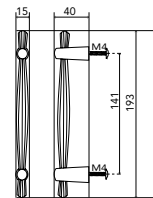

GALON 193

Pulls