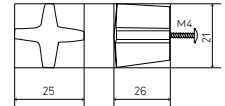

BRONZE GOLD

		66,53€
		77,64€
		55,07€
		64,24€

BRONZE NICKEL

		57,97€
		67,67€
		45,76€
		53,37€

CROIX 25  
Knobs

CROIX 17  
Knobs

BROWN BRONZE

CERF	by 20	34,98€
CERF	by 1	40,00€