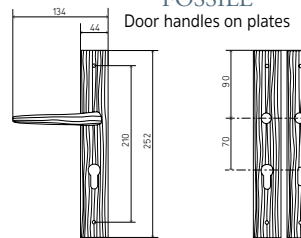

FOSSILE

Door handles on plates