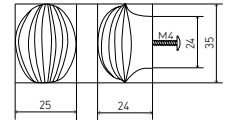

PLEATS 35

Knobs