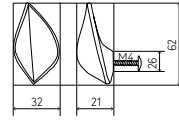

LEAF 62
Knobs