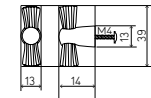

GALON 39 Knobs