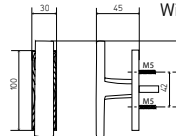

ONDES

Window handles

BROWN BRONZE