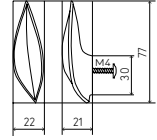

LEAF 77
Knobs

LEAF 36
Knobs