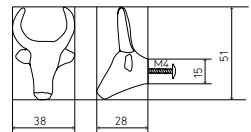

FRAGILE 23	by 20	48,55 €	91,83 €	84,44 €
FRAGILE 23	by 1	55,48 €	107,12 €	98,47 €
FRAGILE 15	by 20	24,90 €	59,60 €	50,31 €
FRAGILE 15	by 1	28,40 €	69,54 €	58,70 €

FRAGILE 23

Knobs

FRAGILE 15

Knobs

FAGOT 27	by 20	42,42 €	86,42 €	79,05 €
FAGOT 27	by 1	48,44 €	100,87 €	92,22 €
FAGOT 19	by 20	24,40 €	59,18 €	49,87 €
FAGOT 19	by 1	27,90 €	69,10 €	58,26 €

FAGOT 27

Knobs

FAGOT 19

Knobs

FOSSILE 32	by 20	34,10 €	79,18 €	71,81 €
FOSSILE 32	by 1	38,98 €	92,38 €	83,80 €
FOSSILE 24	by 20	22,75 €	57,77 €	48,47 €
FOSSILE 24	by 1	25,98 €	66,46 €	56,56 €

FOSSILE 32

Knobs

FOSSILE 24

Knobs

BULL	by 20	34,23 €	79,33 €	71,98 €
BULL	by 1	39,14 €	92,53 €	83,95 €

BULL

Knobs