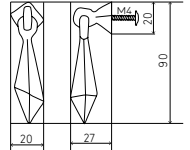

PENDELOQUE 90

Knobs

PENDELOQUE 63

Knobs