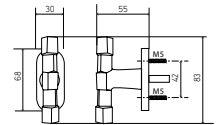

FRAGILE
Window handles

BROWN BRONZE