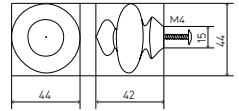

OLIVE 44

Knobs