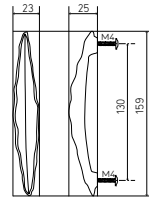

AGAVE 159

Pulls