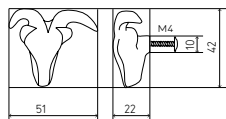

76,85€
89,63€

BRONZE NICKEL

69,50€
81,05€

BÉLIER  
Knobs

BROWN BRONZE

COROLLA 46	by 20	27,26€
COROLLA 46	by 1	31,13€
COROLLA 33	by 20	22,99€
COROLLA 33	by 1	26,25€
COROLLA 20	by 20	19,40€
COROLLA 20	by 1	22,20€