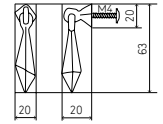

BROWN BRONZE