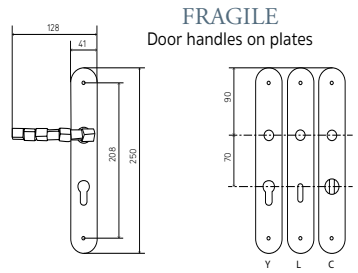

FRAGILE DOOR HANDLES ON ROSE
(a pair) 295,35€

491,37€

451,86€

FRAGILE DOOR HANDLES ON PLATE - KEY HOLE (L)
(a pair) 424,60€

724,31€

678,33€

FRAGILE DOOR HANDLES ON PLATE - EURO PROFILE (Y)
(a pair) 424,60€

724,31€

678,33€

FRAGILE DOOR HANDLES ON PLATE - BATHROOM T/R (C)
(a pair) 475,35€

811,76€

756,47€

FRAGILE KEY HOLE ROSES (L)
(a pair) 46,53€

90,38€

80,10€

FRAGILE EURO PROFILE ROSES (Y)
(a pair) 46,53€

90,38€

80,10€

FRAGILE BATHROOM T/R ROSES (C)
(a pair) 102,17€

188,45€

163,15€

FRAGILE WINDOW HANDLES
136,62€

231,88€

213,44€

FRAGILE
Door handles on roses

FRAGILE
Roses

FRAGILE
Window handles

PLEATS DOOR HANDLES ON ROSE
(a pair) 276,28€

471,97€

432,43€

PLEATS DOOR HANDLES ON PLATE - KEY HOLE (L)
(a pair) 405,55€

704,88€

658,86€

PLEATS DOOR HANDLES ON PLATE - EURO PROFILE (Y)
(a pair) 405,55€

704,88€

658,86€

PLEATS DOOR HANDLES ON PLATE - BATHROOM T/R (C)
(a pair) 456,32€

792,33€

737,02€

PLEATS KEY HOLE ROSES (L)
(a pair) 46,53€

90,38€

80,10€

PLEATS EURO PROFILE ROSES (Y)
(a pair) 46,53€

90,38€

80,10€

PLEATS BATHROOM T/R ROSES (C)
(a pair) 102,17€

188,45€

163,15€

PLEATS WINDOW HANDLES
127,67€

222,77€

204,38€

PLEATS
Door handles on roses

PLEATS
Roses

PLEATS
Window handles