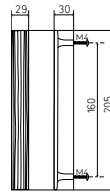

FOSSILE 205

Pulls