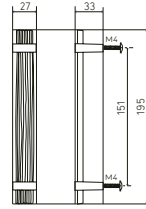

SABLE 195

Pulls