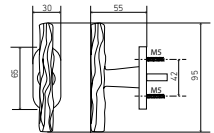

LIANE

Window handles

BROWN BRONZE