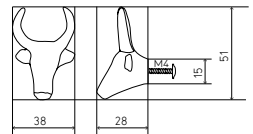

FRAGILE 23	by 20	30,24 €	57,18 €	52,58 €
FRAGILE 23	by 1	34,55 €	66,71 €	61,32 €
FRAGILE 15	by 20	15,51 €	37,11 €	31,33 €
FRAGILE 15	by 1	17,69 €	43,31 €	36,55 €

FRAGILE 23

Knobs

FRAGILE 15

Knobs

FAGOT 27	by 20	26,41 €	53,81 €	49,22 €
FAGOT 27	by 1	30,17 €	62,81 €	57,43 €
FAGOT 19	by 20	15,19 €	36,85 €	31,06 €
FAGOT 19	by 1	17,37 €	43,03 €	36,28 €

FAGOT 27

Knobs

FAGOT 19

Knobs

FOSSILE 32	by 20	21,24 €	49,31 €	44,72 €
FOSSILE 32	by 1	24,28 €	57,53 €	52,18 €
FOSSILE 24	by 20	14,17 €	35,98 €	30,18 €
FOSSILE 24	by 1	16,18 €	41,39 €	35,22 €

FOSSILE 32

Knobs

FOSSILE 24

Knobs

BULL	by 20	21,32 €	49,40 €	44,83 €
BULL	by 1	24,37 €	57,62 €	52,28 €

BULL

Knobs