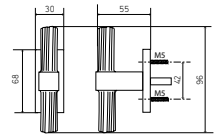

FAGOT

Window handles

BROWN BRONZE