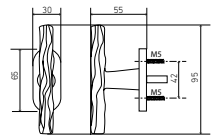

LIANE

Window handles

BROWN BRONZE