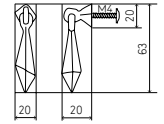

PENDELOUQUE 63

Knobs

BROWN BRONZE

PLEATS 35	by 20	20,06€
PLEATS 35	by 1	22,93€
PLEATS 29	by 20	16,51€
PLEATS 29	by 1	18,86€