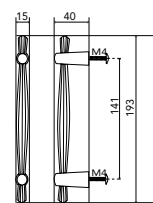

GALON 193

Pulls