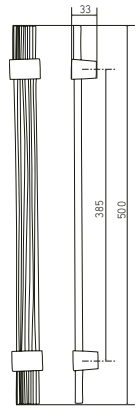

SABLE 500

Pulls