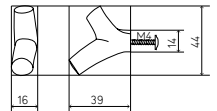

BROWN BRONZE

BRONZE GOLD

BRONZE NICKEL

SÈVE 44

Knobs

SÈVE 44	by 20	19,78€	43,89€	38,57€
SÈVE 44	by 1	22,58€	51,21€	45,00€
SÈVE 29	by 20	11,78€	33,89€	28,11€
SÈVE 29	by 1	13,48€	39,54€	32,83€

SÈVE 29

Knobs