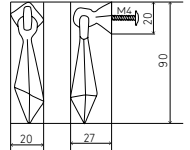

PENDELOUQUE 90

Knobs