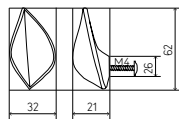

LEAF 62
Knobs