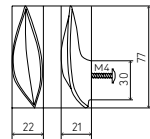

LEAF 77
Knobs

LEAF 36
Knobs