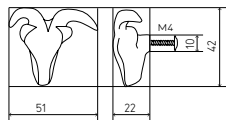

BÉLIER	by 20	19,55€
BÉLIER	by 1	22,36€

BRONZE GOLD

47,85€
55,81€

BRONZE NICKEL

43,28€
50,47€

BÉLIER
Knobs

BROWN BRONZE

COROLLA 46	by 20	16,97€
COROLLA 46	by 1	19,39€
COROLLA 33	by 20	14,32€
COROLLA 33	by 1	16,34€
COROLLA 20	by 20	12,08€
COROLLA 20	by 1	13,82€