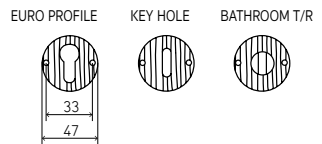

FOSSILE
Roses

EURO PROFILE   KEY HOLE   BATHROOM T/R