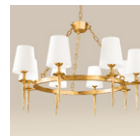

MANCHA CHANDELIER

BRONW BRONZE 2478 € GOLD BRONZE 3232 € NICKEL BRONZE 3092 €