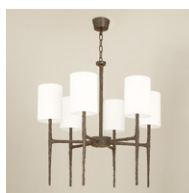

LUSTRES | CHANDELIERS

SUSPENSIONS - PLAFONNIERS | SUSPENSIONS - CEILING LAMPS

BRONW BRONZE 2924 € GOLD BRONZE 3634 € NICKEL BRONZE 3613 €

BRONW BRONZE 1258 € GOLD BRONZE 1568 € NICKEL BRONZE 1507 €

BRONW BRONZE 2087 € GOLD BRONZE 2648 € NICKEL BRONZE 2518 €

BRONW BRONZE 1887 € GOLD BRONZE 2664 € NICKEL BRONZE 2523 €

BRONW BRONZE 946 € GOLD BRONZE 1451 € NICKEL BRONZE 1385 €

BRONW BRONZE 2478 € GOLD BRONZE 3232 € NICKEL BRONZE 3092 €

BRONW BRONZE 1959 € GOLD BRONZE 2452 € NICKEL BRONZE 2338 €

BRONW BRONZE 1669 € GOLD BRONZE 2097 € NICKEL BRONZE 2026 €