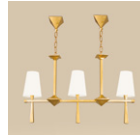

BRONW BRONZE 969€

GOLD BRONZE 1473€

NICKEL BRONZE 1389€

VOLUTE CHANDELIER

BRONW BRONZE 812€ GOLD BRONZE 976€ NICKEL BRONZE 948€

OMBELLE SUSPENSION

BRONZ BRONZE 391€ GOLD BRONZE 503€ NICKEL BRONZE 477€

PABLO 3 SUSPENSION

BRONZ BRONZE 1394€ GOLD BRONZE 1744€ NICKEL BRONZE 1677€

PLUME SUSPENSION

BRONZ BRONZE 876€ GOLD BRONZE 1142€ NICKEL BRONZE 1092€

SOPHIA Carré SUSPENSION

GRANDE BRONZ BRONZE 494€ GOLD BRONZE 739€ NICKEL BRONZE 694€
PETITE BRONZ BRONZE 386€ GOLD BRONZE 544€ NICKEL BRONZE 516€