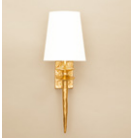

MANCHA 50 SCONCE

BRONW BRONZE

453€