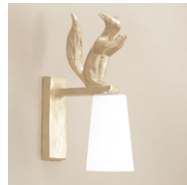

BRONW BRONZE 267 €

GOLD BRONZE 358 €

NICKEL BRONZE 337 €

GREEN BRONZE 411 €

EDEN OUTDOOR SCONCE - IP44

GLASS SHADE

BRONW BRONZE 411 €

GOLD BRONZE 589 €

NICKEL BRONZE 545 €

GREEN BRONZE 524 €

EDY OUTDOOR SCONCE - IP23

GLASS SHADE

BRONW BRONZE 524 €

GOLD BRONZE 637 €

NICKEL BRONZE 610 €

GREEN BRONZE