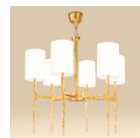

HERA CHANDELIER

BRONW BRONZE 1887 € GOLD BRONZE 2664 € NICKEL BRONZE 2523 €