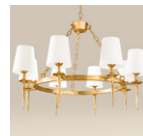

MANCHA CHANDELIER

BRONW BRONZE 5452 € GOLD BRONZE 7110 € NICKEL BRONZE 6802 €