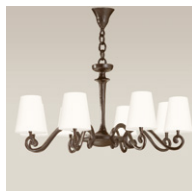

LUSTRES | CHANDELIERS

SUSPENSIONS - PLAFONNIERS | SUSPENSIONS - CEILING LAMPS