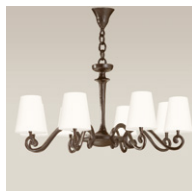

SUSPENSIONS - PLAFONNIERS | SUSPENSIONS - CEILING LAMPS

AMBOISE CHANDELIER

BRONW BRONZE 4006 € GOLD BRONZE 4979 € NICKEL BRONZE 4950 €

FLORA CHANDELIER

BRONW BRONZE 1723 € GOLD BRONZE 2148 € NICKEL BRONZE 2065 €