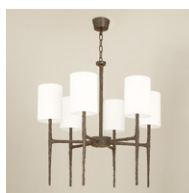

LUSTRES | CHANDELIERS

SUSPENSIONS - PLAFONNIERS | SUSPENSIONS - CEILING LAMPS

BRONW BRONZE 4006 € GOLD BRONZE 4979 € NICKEL BRONZE 4950 €

BRONW BRONZE 1723 € GOLD BRONZE 2148 € NICKEL BRONZE 2065 €

BRONW BRONZE 2859 € GOLD BRONZE 3628 € NICKEL BRONZE 3450 €

BRONW BRONZE 2585 € GOLD BRONZE 3650 € NICKEL BRONZE 3457 €

BRONW BRONZE 1296 € GOLD BRONZE 1988 € NICKEL BRONZE 1897 €

BRONW BRONZE 3395 € GOLD BRONZE 4428 € NICKEL BRONZE 4236 €

BRONW BRONZE 2684 € GOLD BRONZE 3359 € NICKEL BRONZE 3203 €

BRONW BRONZE 2287 € GOLD BRONZE 2873 € NICKEL BRONZE 2776 €