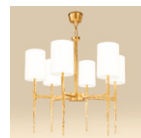

HERA CHANDELIER

BRONW BRONZE 2585 € GOLD BRONZE 3650 € NICKEL BRONZE 3457 €