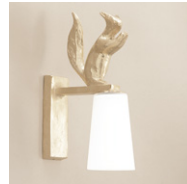

EDY OUTDOOR SCONCE - IP23

GLASS SHADE

BRONW BRONZE 718€

GOLD BRONZE 873€

NICKEL BRONZE 836€

GREEN BRONZE

564€

BRONW BRONZE