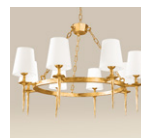

MANCHA CHANDELIER

BRONW BRONZE 3395 € GOLD BRONZE 4428 € NICKEL BRONZE 4236 €