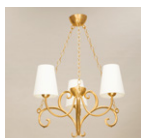

FOLIA CHANDELIER

BRONW BRONZE 2859 € GOLD BRONZE 3628 € NICKEL BRONZE 3450 €

HERA CHANDELIER

BRONW BRONZE 2585 € GOLD BRONZE 3650 € NICKEL BRONZE 3457 €

JULIET CHANDELIER

BRONW BRONZE 1296 € GOLD BRONZE 1988 € NICKEL BRONZE 1897 €