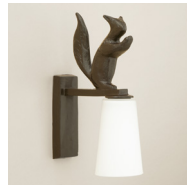

EDEN OUTDOOR SCONCE - IP44

GLASS SHADE

BRONW BRONZE 477€

GOLD BRONZE 684€

NICKEL BRONZE 633€

GREEN BRONZE 608€

EDY OUTDOOR SCONCE - IP23

GLASS SHADE