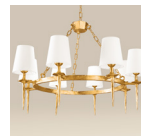

MANCHA CHANDELIER

BRONW BRONZE 2877 € GOLD BRONZE 3752 € NICKEL BRONZE 3589 €