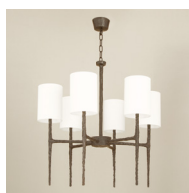

LUSTRES | CHANDELIERS

SUSPENSIONS - PLAFONNIERS | SUSPENSIONS - CEILING LAMPS

BRONW BRONZE 3395 € GOLD BRONZE 4220 € NICKEL BRONZE 4195 €

BRONW BRONZE 1460 € GOLD BRONZE 1821 € NICKEL BRONZE 1749 €

BRONW BRONZE 2424 € GOLD BRONZE 3074 € NICKEL BRONZE 2924 €

BRONW BRONZE 2191 € GOLD BRONZE 3093 € NICKEL BRONZE 2929 €

BRONW BRONZE 1099 € GOLD BRONZE 1685 € NICKEL BRONZE 1608 €

BRONW BRONZE 2877 € GOLD BRONZE 3752 € NICKEL BRONZE 3589 €

BRONW BRONZE 2274 € GOLD BRONZE 2847 € NICKEL BRONZE 2714 €

BRONW BRONZE 1937 € GOLD BRONZE 2434 € NICKEL BRONZE 2352 €