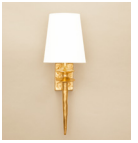

MANCHA 50 SCONCE

BRONW BRONZE

526€