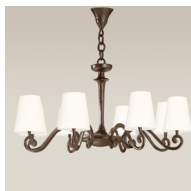

# LUSTRES | CHANDELIERS

SUSPENSIONS - PLAFONNIERS | SUSPENSIONS - CEILING LAMPS

AMBOISE CHANDELIER

BRONW BRONZE 3395 € GOLD BRONZE 4220 € NICKEL BRONZE 4195 €

FLORA CHANDELIER

BRONW BRONZE 1460 € GOLD BRONZE 1821 € NICKEL BRONZE 1749 €