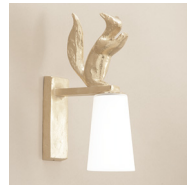

NICKEL BRONZE 708€