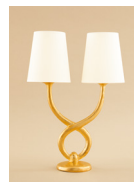

# LAMPES | TABLE LAMPS

BRONW BRONZE 290€

ADAM TABLE LAMP

GOLD BRONZE 375€

NICKEL BRONZE 371€

BRONW BRONZE 480€

ALADIN TABLE LAMP

GOLD BRONZE 644€