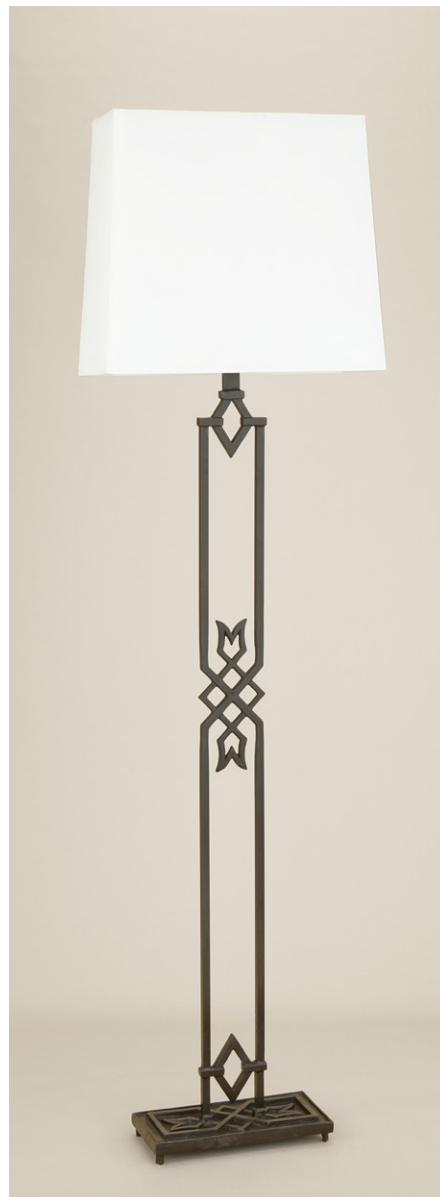

MANCHA LAMPADAIRE H. 172 CM

BROWN BRONZE