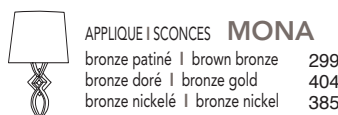

APPLIQUES | SCONCES

LES PRIX INDIQUÉS CORRESPONDENT AUX PRIX DES LUMINAIRES AVEC LEURS ABAT-JOURS | THE PRICES GIVEN INCLUDE THE PRICE OF BOTH THE FIXTURE AND ITS SHADE(S)