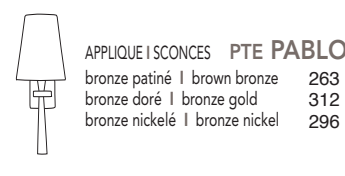

APPLIQUE | SCONCES **OMBELLE**
bronze patiné | brown bronze 256
bronze doré | bronze gold 418
bronze nickelé | bronze nickel 386

APPLIQUE | SCONCES **PABLO**
bronze patiné | brown bronze 290
bronze doré | bronze gold 332
bronze nickelé | bronze nickel 314