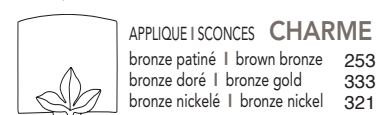

APPLIQUES | SCONCES

LES PRIX INDIQUÉS CORRESPONDENT AUX PRIX DES LUMINAIRES AVEC LEURS ABAT-JOURS | THE PRICES GIVEN INCLUDE THE PRICE OF BOTH THE FIXTURE AND ITS SHADE(S)