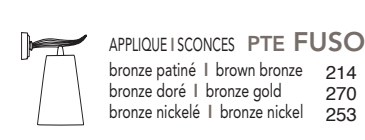

APPLIQUE | SCONCES **FRAGILE**
bronze patiné | brown bronze 300
bronze doré | bronze gold 336
bronze nickelé | bronze nickel 326

APPLIQUE | SCONCES **GDE FUSO**
bronze patiné | brown bronze 277
bronze doré | bronze gold 351
bronze nickelé | bronze nickel 332