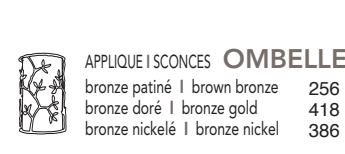

APPLIQUE | SCONCES **PTE PABLO**
bronze patiné | brown bronze 263
bronze doré | bronze gold 312
bronze nickelé | bronze nickel 296