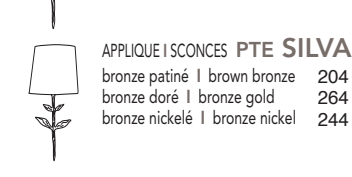

APPLIQUE | SCONCES **SOLIS**
bronze patiné | brown bronze 332
bronze doré | bronze gold 474
bronze nickelé | bronze nickel 451