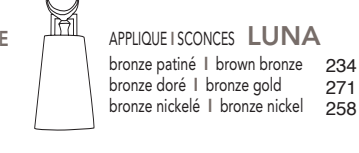

APPLIQUES | SCONCES

LES PRIX INDIQUÉS CORRESPONDENT AUX PRIX DES LUMINAIRES AVEC LEURS ABAT-JOURS | THE PRICES GIVEN INCLUDE THE PRICE OF BOTH THE FIXTURE AND ITS SHADE(S)