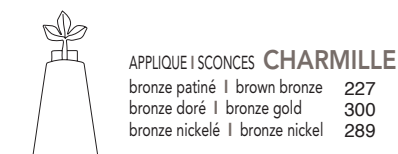

APPLIQUE | SCONCES **DONA**
bronze patiné | brown bronze 423
bronze doré | bronze gold 537
bronze nickelé | bronze nickel 499