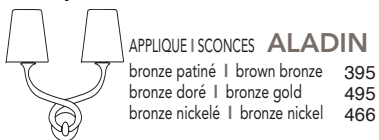

APPLIQUE | SCONCES **ADAM**
bronze patiné | brown bronze 297
bronze doré | bronze gold 362
bronze nickelé | bronze nickel 359

APPLIQUE | SCONCES **ALIX**
bronze patiné | brown bronze 327
bronze doré | bronze gold 422
bronze nickelé | bronze nickel 406