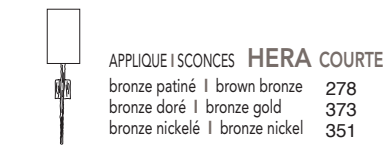

APPLIQUE | SCONCES **HERA LONGUE**
bronze patiné | brown bronze 288
bronze doré | bronze gold 385
bronze nickelé | bronze nickel 367