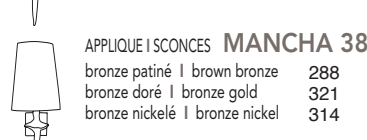

APPLIQUE | SCONCES **MANCHA 50**
bronze patiné | brown bronze 486
bronze doré | bronze gold 529
bronze nickelé | bronze nickel 512

APPLIQUE | SCONCES **MANCHA 30**
bronze patiné | brown bronze 193
bronze doré | bronze gold 216
bronze nickelé | bronze nickel 207