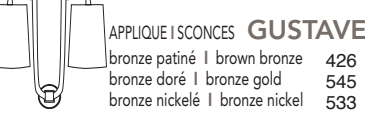

APPLIQUES | SCONCES

LES PRIX INDIQUÉS CORRESPONDENT AUX PRIX DES LUMINAIRES AVEC LEURS ABAT-JOURS | THE PRICES GIVEN INCLUDE THE PRICE OF BOTH THE FIXTURE AND ITS SHADE(S)