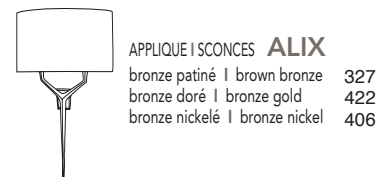

APPLIQUE | SCONCES **CHARME**
bronze patiné | brown bronze 253
bronze doré | bronze gold 333
bronze nickelé | bronze nickel 321