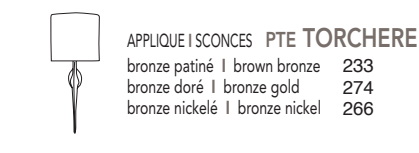

APPLIQUES | SCONCES

LES PRIX INDIQUÉS CORRESPONDENT AUX PRIX DES LUMINAIRES AVEC LEURS ABAT-JOURS | THE PRICES GIVEN INCLUDE THE PRICE OF BOTH THE FIXTURE AND ITS SHADE(S)