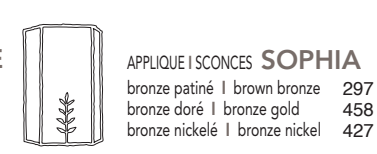

APPLIQUE | SCONCES **SULLY**
bronze patiné | brown bronze 480
bronze doré | bronze gold 677
bronze nickelé | bronze nickel 641