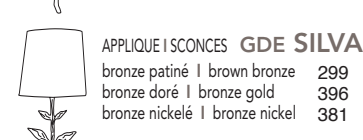

APPLIQUE | SCONCES **RAMURE**
bronze patiné | brown bronze 304
bronze doré | bronze gold 433
bronze nickelé | bronze nickel 426

APPLIQUE | SCONCES **PTE SILVA**
bronze patiné | brown bronze 204
bronze doré | bronze gold 264
bronze nickelé | bronze nickel 244