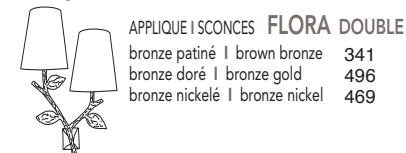

APPLIQUE | SCONCES **FLORA SIMPLE**
bronze patiné | brown bronze 238
bronze doré | bronze gold 378
bronze nickelé | bronze nickel 345