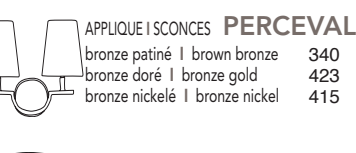

APPLIQUE | SCONCES **PLUME**
bronze patiné | brown bronze 289
bronze doré | bronze gold 373
bronze nickelé | bronze nickel 349