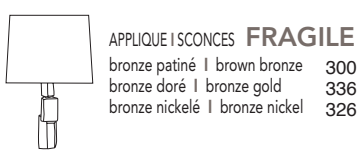

APPLIQUE | SCONCES **PTE FUSO**
bronze patiné | brown bronze 214
bronze doré | bronze gold 270
bronze nickelé | bronze nickel 253