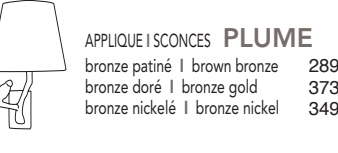

APPLIQUES | SCONCES

LES PRIX INDIQUÉS CORRESPONDENT AUX PRIX DES LUMINAIRES AVEC LEURS ABAT-JOURS | THE PRICES GIVEN INCLUDE THE PRICE OF BOTH THE FIXTURE AND ITS SHADE(S)