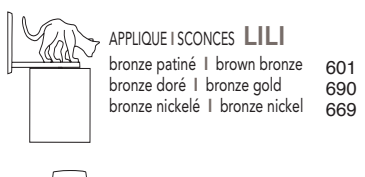

APPLIQUE | SCONCES **FLORA DOUBLE**
bronze patiné | brown bronze 341
bronze doré | bronze gold 496
bronze nickelé | bronze nickel 469

APPLIQUE | SCONCES **LINDA**
bronze patiné | brown bronze 201
bronze doré | bronze gold 330
bronze nickelé | bronze nickel 304