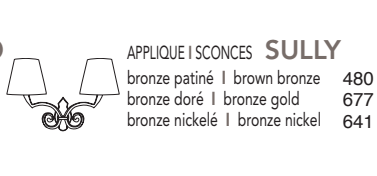

APPLIQUE | SCONCES **SOPHIA**
bronze patiné | brown bronze 297
bronze doré | bronze gold 458
bronze nickelé | bronze nickel 427

APPLIQUE | SCONCES **TILLIA**
bronze patiné | brown bronze 345
bronze doré | bronze gold 500
bronze nickelé | bronze nickel 473