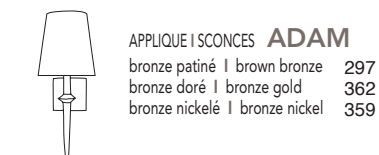

APPLIQUE | SCONCES **ALADIN**
bronze patiné | brown bronze 395
bronze doré | bronze gold 495
bronze nickelé | bronze nickel 466