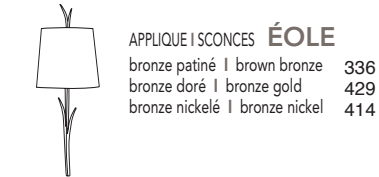

APPLIQUE | SCONCES **FLORA DOUBLE**
bronze patiné | brown bronze 341
bronze doré | bronze gold 496
bronze nickelé | bronze nickel 469