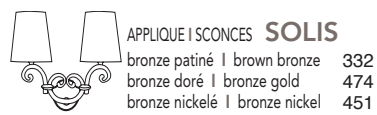

APPLIQUES | SCONCES

LES PRIX INDIQUÉS CORRESPONDENT AUX PRIX DES LUMINAIRES AVEC LEURS ABAT-JOURS | THE PRICES GIVEN INCLUDE THE PRICE OF BOTH THE FIXTURE AND ITS SHADE(S)