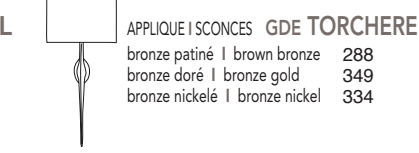

APPLIQUE | SCONCES **PTE TORCHERE**
bronze patiné | brown bronze 233
bronze doré | bronze gold 274
bronze nickelé | bronze nickel 266