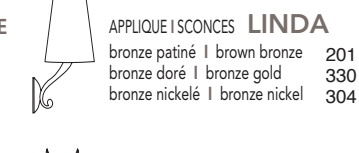

APPLIQUE | SCONCES **FLORA SIMPLE**
bronze patiné | brown bronze 238
bronze doré | bronze gold 378
bronze nickelé | bronze nickel 345

APPLIQUE | SCONCES **LUNA**
bronze patiné | brown bronze 234
bronze doré | bronze gold 271
bronze nickelé | bronze nickel 258