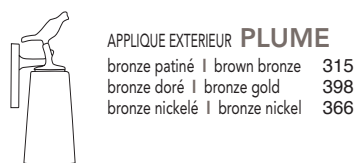

APPLIQUES D'EXTÉRIEUR | OUTDOOR SCONCES

APPLIQUE EXTERIEUR PLUME
bronze patiné | brown bronze 315
bronze doré | bronze gold 398
bronze nickelé | bronze nickel 366