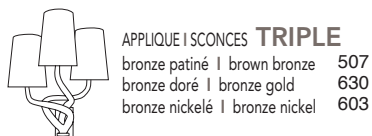

APPLIQUE | SCONCES TRÉVISE
bronze patiné | brown bronze 228
bronze doré | bronze gold 296
bronze nickelé | bronze nickel 284

APPLIQUE | SCONCES TRIPLE
bronze patiné | brown bronze 507
bronze doré | bronze gold 630
bronze nickelé | bronze nickel 603