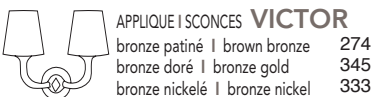

APPLIQUE | SCONCES TRIPLE
bronze patiné | brown bronze 507
bronze doré | bronze gold 630
bronze nickelé | bronze nickel 603