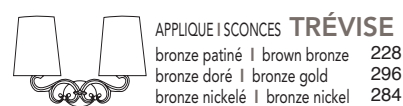

APPLIQUE | SCONCES TRÉVISE
bronze patiné | brown bronze 228
bronze doré | bronze gold 296
bronze nickelé | bronze nickel 284