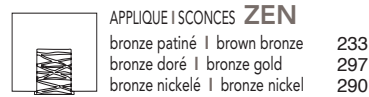

APPLIQUES D'EXTÉRIEUR | OUTDOOR SCONCES

LUSTRES | CHANDELIERS

LES PRIX INDIQUÉS CORRESPONDENT AUX PRIX DES LUMINAIRES AVEC LEURS ABAT-JOURS | THE PRICES GIVEN INCLUDE THE PRICE OF BOTH THE FIXTURE AND ITS SHADE(S)