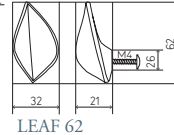

LEAF

BOUTON DE TIRAGE | KNOBS

PATINÉ | BROWN

DORÉ | GOLD

NICKELÉ | NICKEL

LEAF 77

LEAF 36

LEAF 62