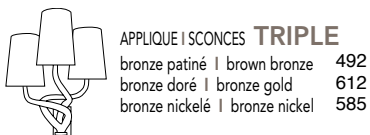

APPLIQUE | SCONCES TRIPLE
bronze patiné | brown bronze 492
bronze doré | bronze gold 612
bronze nickelé | bronze nickel 585