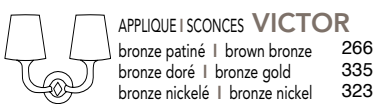

APPLIQUE | SCONCES VICTOR
bronze patiné | brown bronze 266
bronze doré | bronze gold 335
bronze nickelé | bronze nickel 323