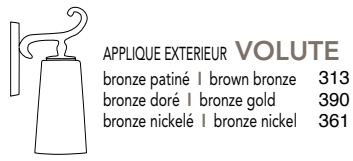

APPLIQUE EXTERIEUR VOLUTE
bronze patiné | brown bronze 313
bronze doré | bronze gold 390
bronze nickelé | bronze nickel 361