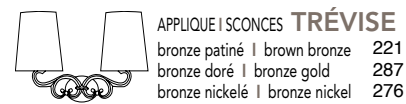

APPLIQUE | SCONCES TRÉVISE
bronze patiné | brown bronze 221
bronze doré | bronze gold 287
bronze nickelé | bronze nickel 276