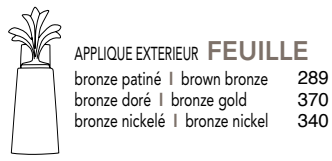

APPLIQUE EXTERIEUR FEUILLE
bronze patiné | brown bronze 289
bronze doré | bronze gold 370
bronze nickelé | bronze nickel 340

Lustres | Chandeliers