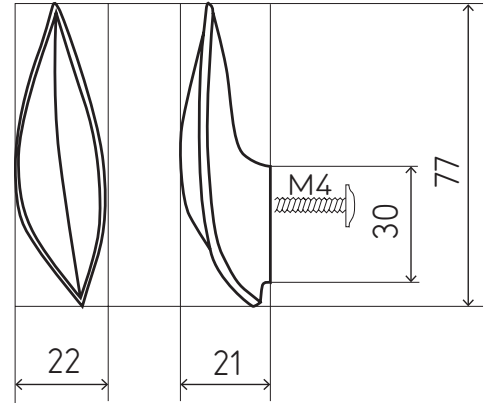

# LEAF

Bouton de tirage | Knobs

BRONZE PATINÉ / BROWN BRONZE

BRONZE DORÉ / BRONZE GOLD

BRONZE NICKELÉ / BRONZE NICKEL

LEAF 77

LEAF 62

LEAF 36