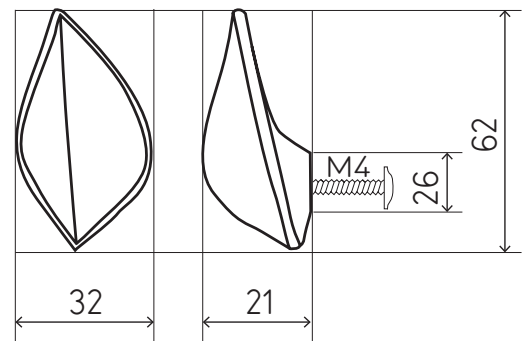

# LEAF

Bouton de tirage | Knobs

BRONZE PATINÉ / BROWN BRONZE

BRONZE DORÉ / BRONZE GOLD

BRONZE NICKELÉ / BRONZE NICKEL

LEAF 77

LEAF 62

LEAF 36