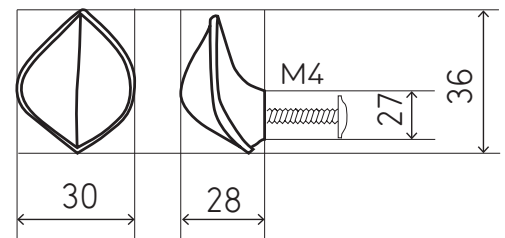

# LEAF

Bouton de tirage | Knobs

BRONZE PATINÉ / BROWN BRONZE

BRONZE DORÉ / BRONZE GOLD

BRONZE NICKELÉ / BRONZE NICKEL

LEAF 77

LEAF 62

LEAF 36